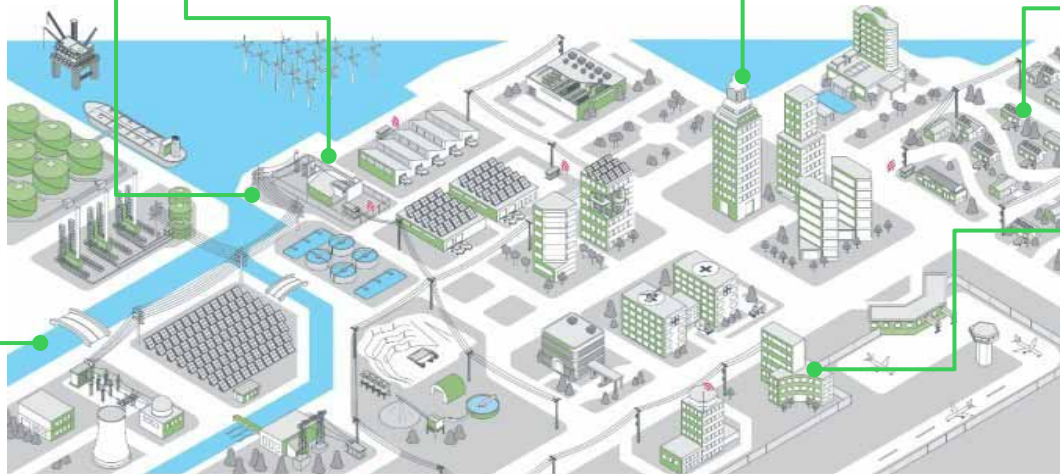

Smart Water

- Plant & Network Energy Performance
- Water Distribution Optimization & Loss Mgt
- Stormwater management and Urban Flooding
- Irrigation Management

Smart Energy

- Smart Grid Asset Management, Smart Generation, Demand Side Management, Utility Services
- Renewables Integration & Micro Grid
- District Heating/Cooling Management
- Gas Distribution Management
- Shore Connection

Smart Mobility

- EV Charging Infrastructure & Supervision Services
- Traffic Management
- Tunnel Management
- Tolling Management
- Railway Management
- Airport Solutions

Smart Data Center

- Efficient Data Centers
- Prefabricated Data Centers
- Infrastructure Enabled Management Services