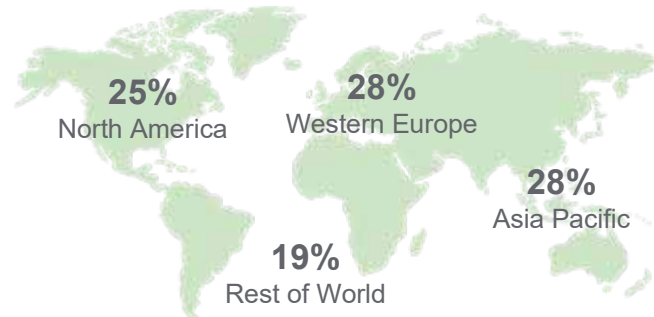

Balanced geographies – FY 2014 revenues¹