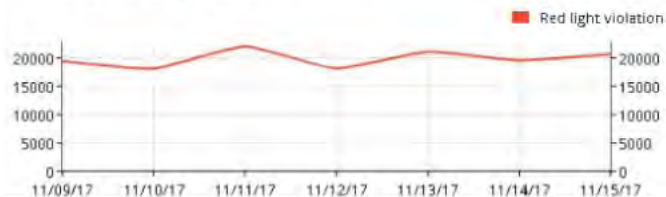

History - Speed

STATISTIKY O PÁCHÁNÍ DOPRAVNÍCH PŘESTUPKŮ

History - Red light violation