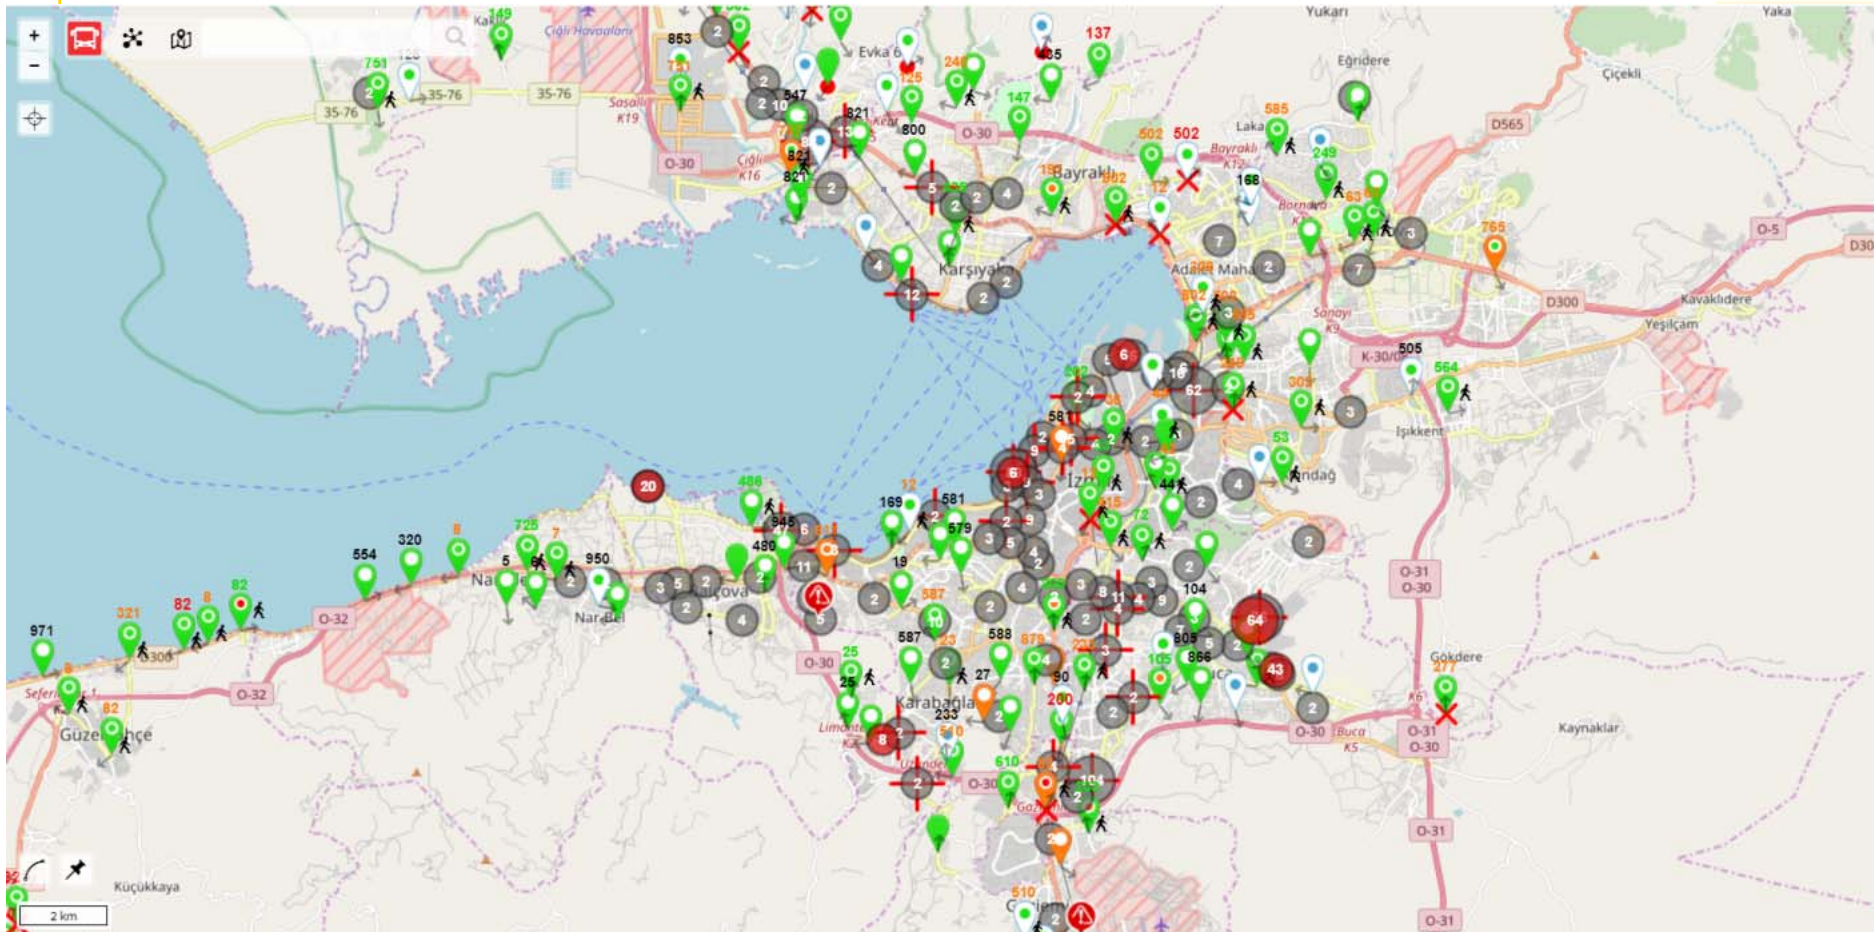

AKTUÁLNÍ POLOHA AUTOBUSŮ

Info o čísle busu, aktuální poloze, obsazenosti, zpoždění, číslo trasy, dodržení/odchýlení se z trasy.