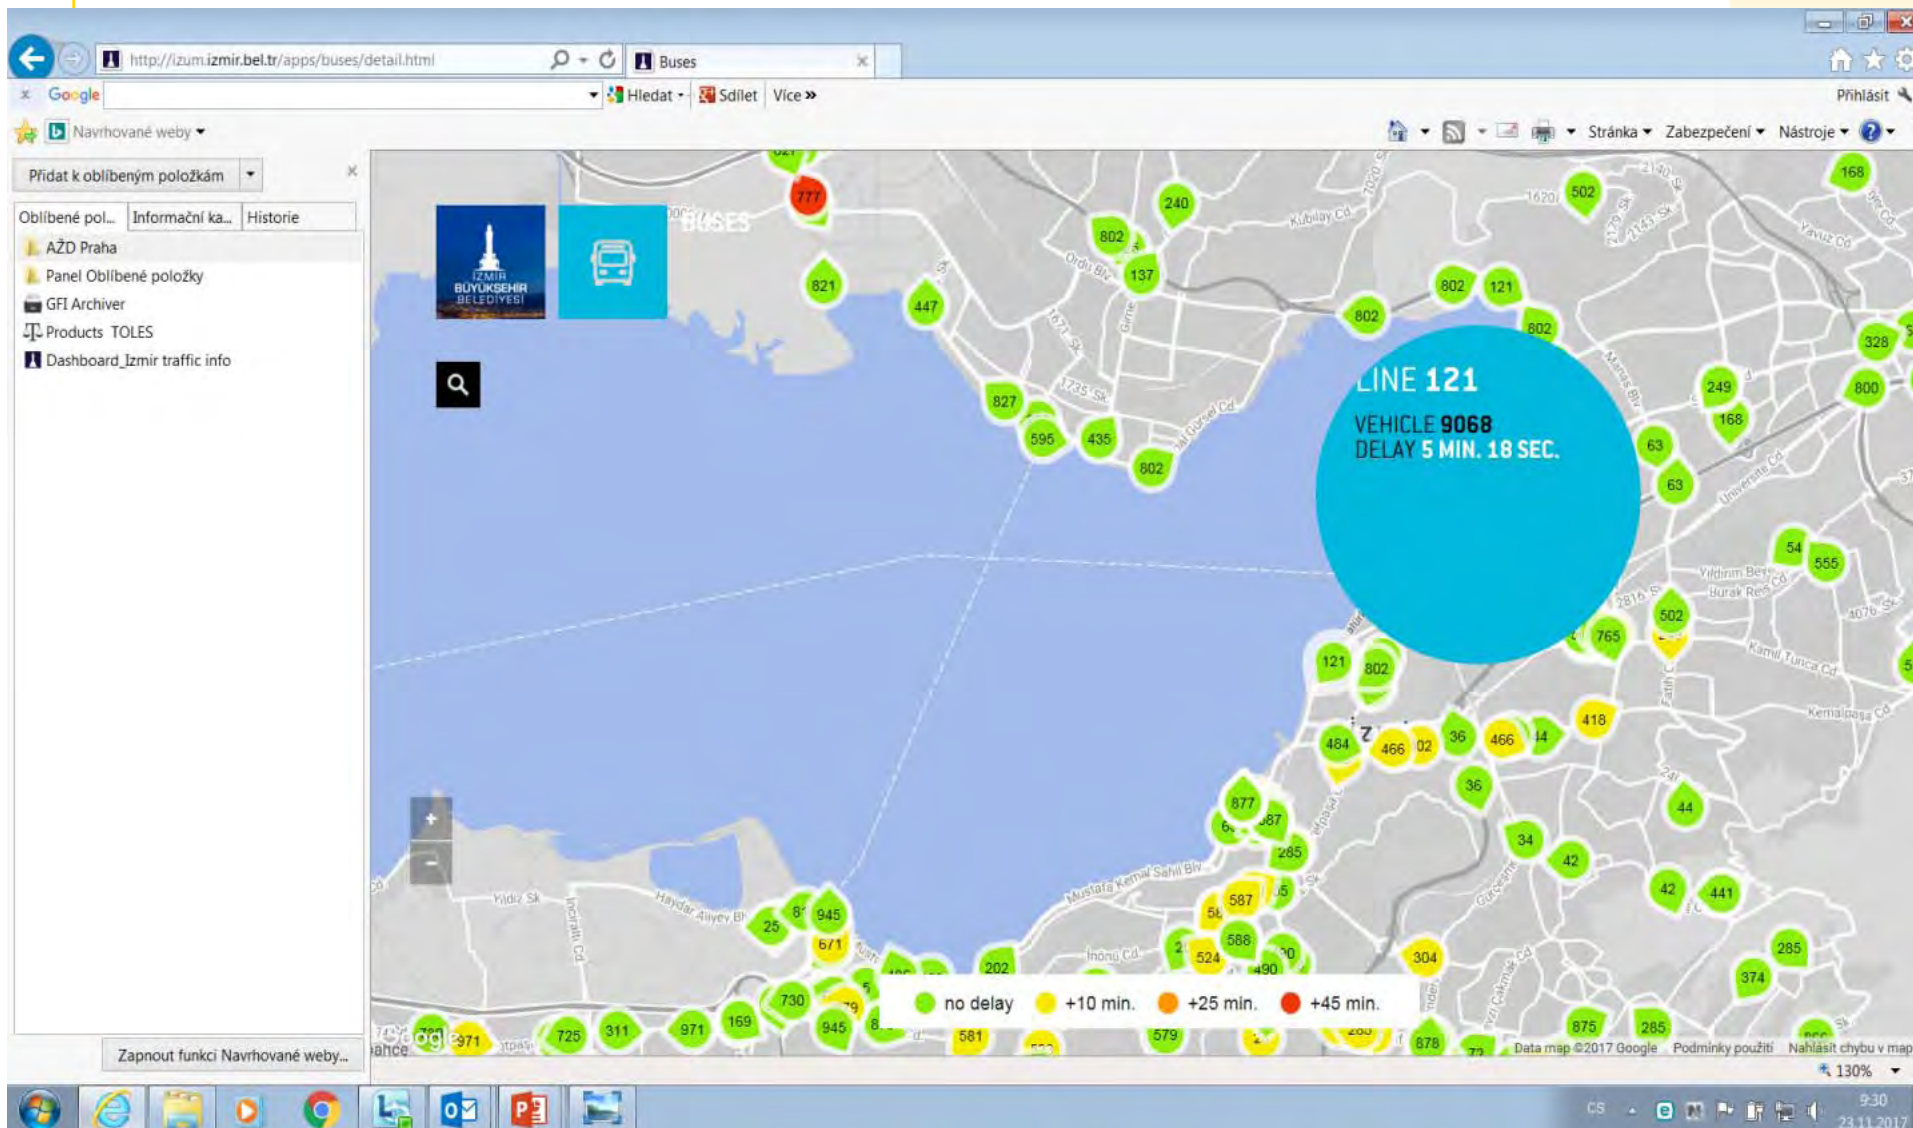

5

Fezipaşa blv. sahilden Basmane istikametine tek  
10/19/17 05:00 AM

INVIPO  
Invipo by Incinity

14/03/2018

www.azd.cz

# KAMEROVÉ ZÁZNAMY NA WEBU

A screenshot of a web browser displaying a city camera interface. The browser's address bar shows the URL 'http://fizum.izmir.bel.tr/apps/cameras/detail.html'. The page title is 'City Cameras'. The main content area features a map of Izmir, Turkey, with numerous yellow circular markers indicating camera locations. A large video player window is overlaid on the map, showing a night-time street scene with the title 'BMC KAVŞAĞI'. The video player has a play button in the center. On the left side of the browser, there is a sidebar with a list of 'Obilíbené položky' (Favorites) including 'AŽD Praha', 'Panel Obilíbené položky', 'GFI Archiver', 'Products TOLES', and 'Dashboard\_Izmir traffic info'. The Windows taskbar at the bottom shows various application icons and the system tray with the date '20.11.2017' and time '16:35'.

# ONLINE INFORMACE O AUTOBUSOVÝCH LINKÁCH